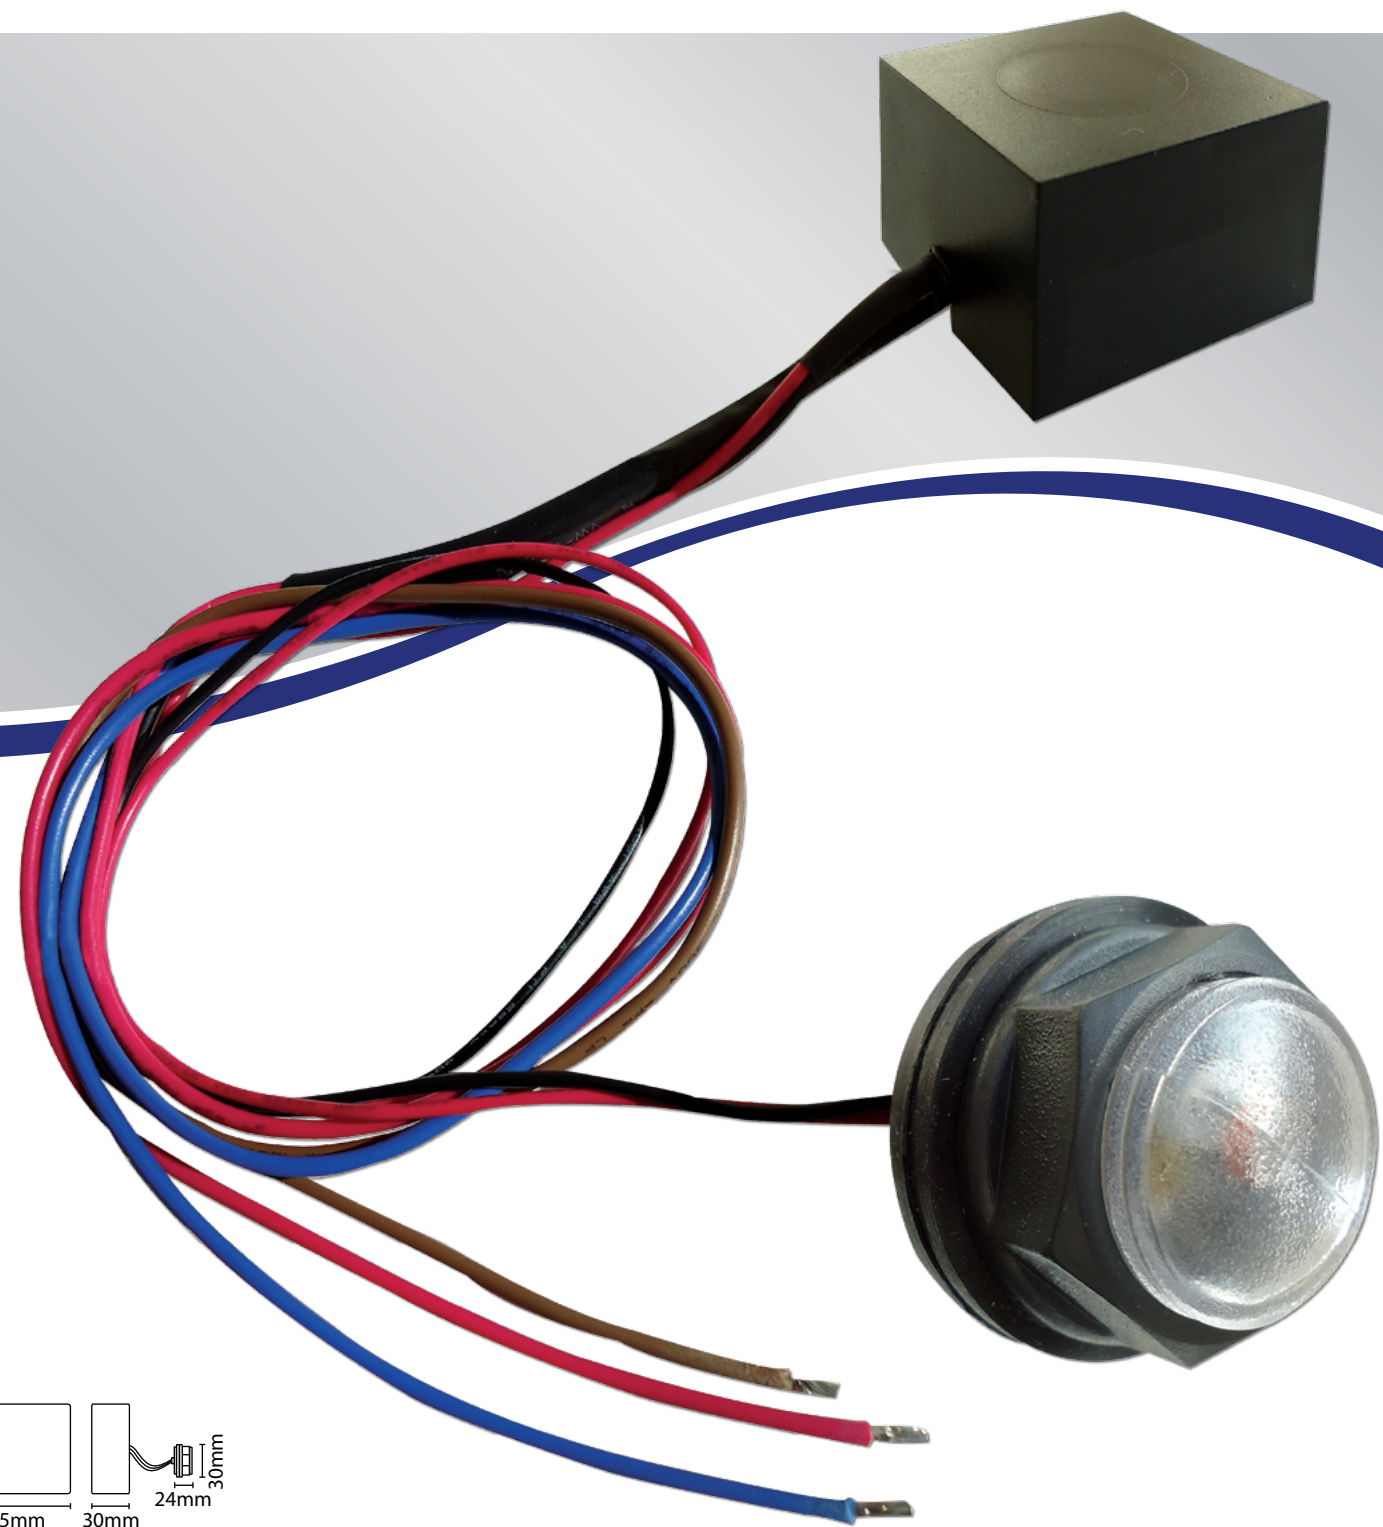

1
Year Warranty

Photocell

Double Insulated

Eterna[®]
Everyday Lighting For Professionals

REMOTE FIXING MINIATURE PHOTOCELL

- Wired for remote fixing: ultra compact sensor head allows incorporation where space is extremely limited
- 1500VA / 5 Amp inductive load, Max 500W LED
- Thermoplastic construction • Switch on/off at 30/80 lux
- The cable gland fixing around the photocell can maintain up to IP65 dependant on the enclosure it is installed into

Code	Hole Cut Out Size	IP Rating	MOM / OPQ
EMPCR	20mm	IP20	1 / 5